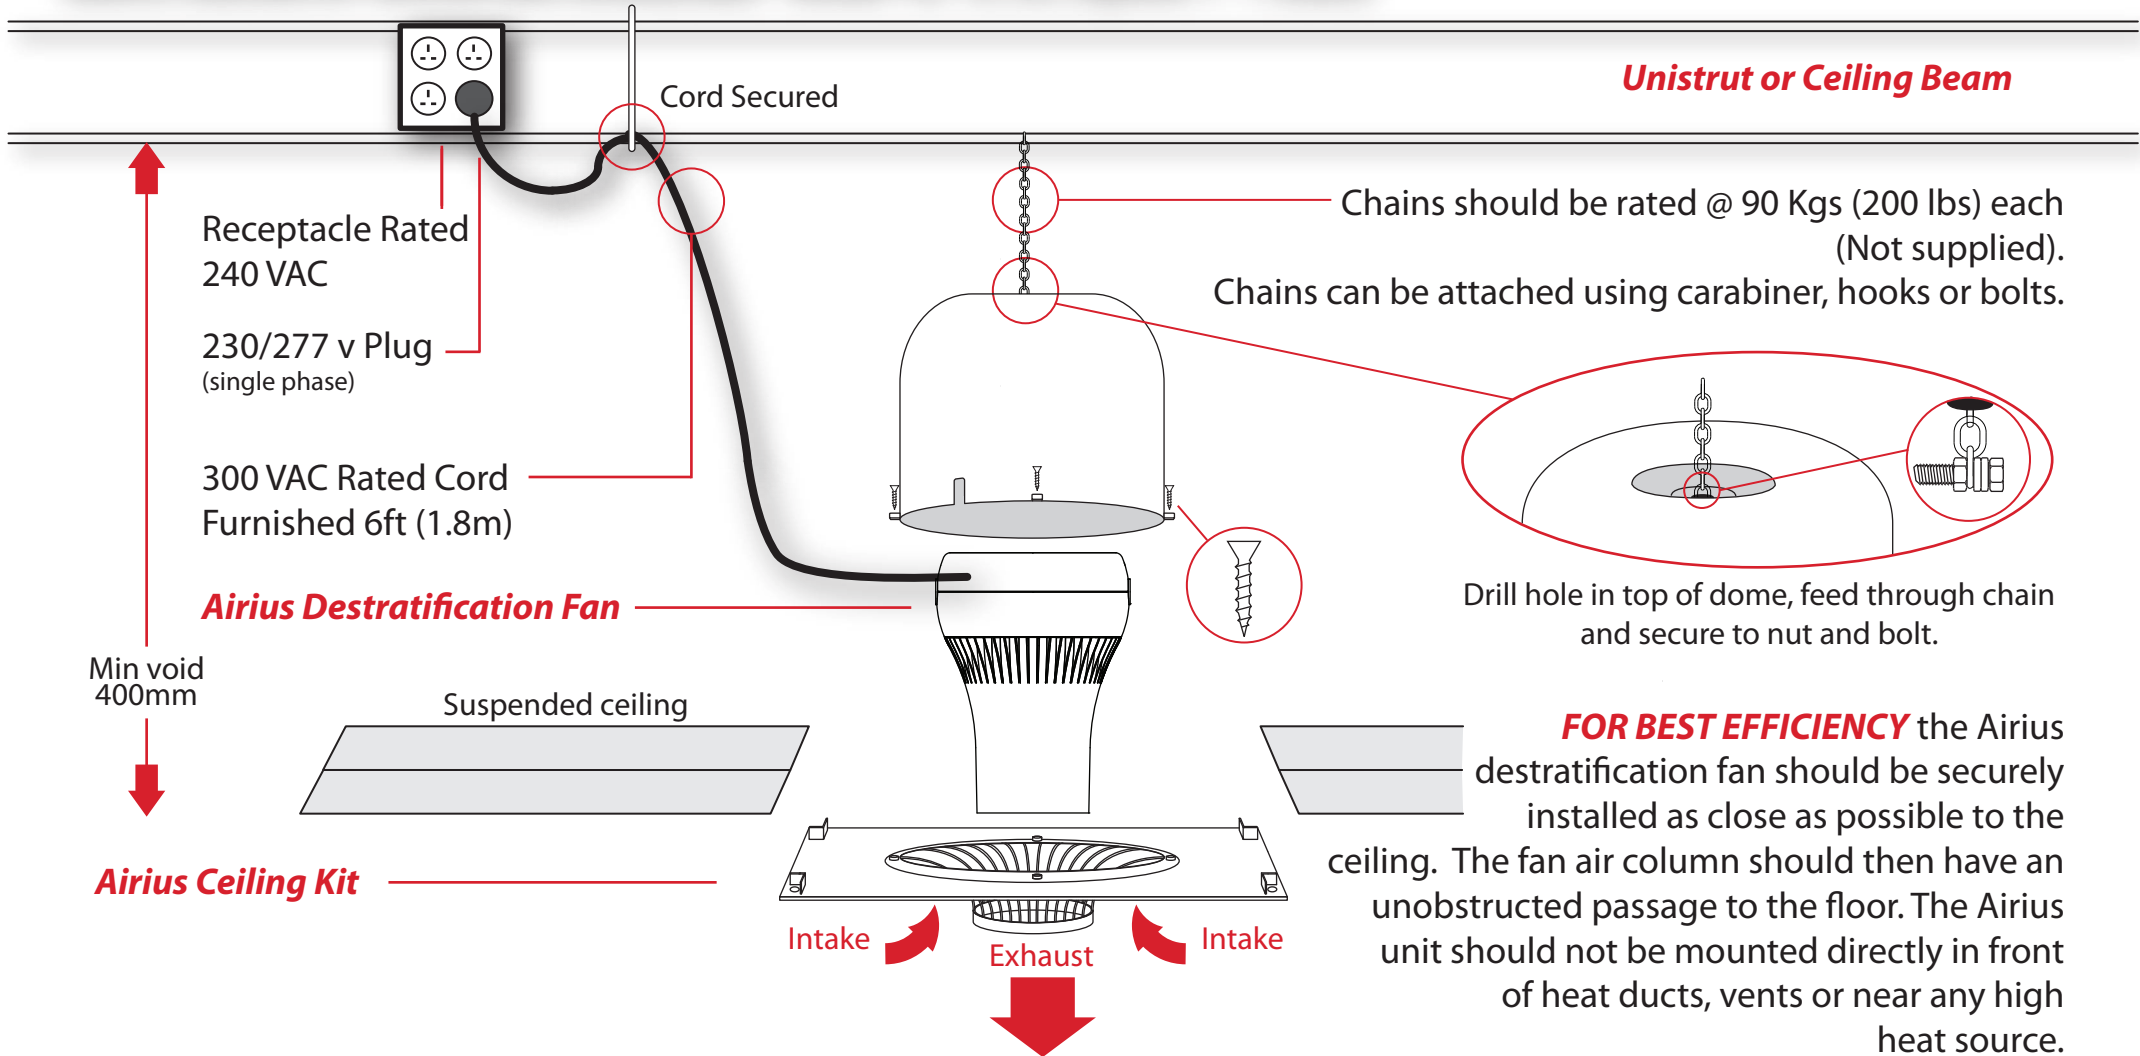

## AIRIUS CEILING KIT MOUNTING GUIDELINES - Model 10, 15, 25, (Option 1 - 1 chain)

## AIRIUS CEILING KIT MOUNTING GUIDELINES - Model 10, 15, 25, (Option 2 - 4 chains)