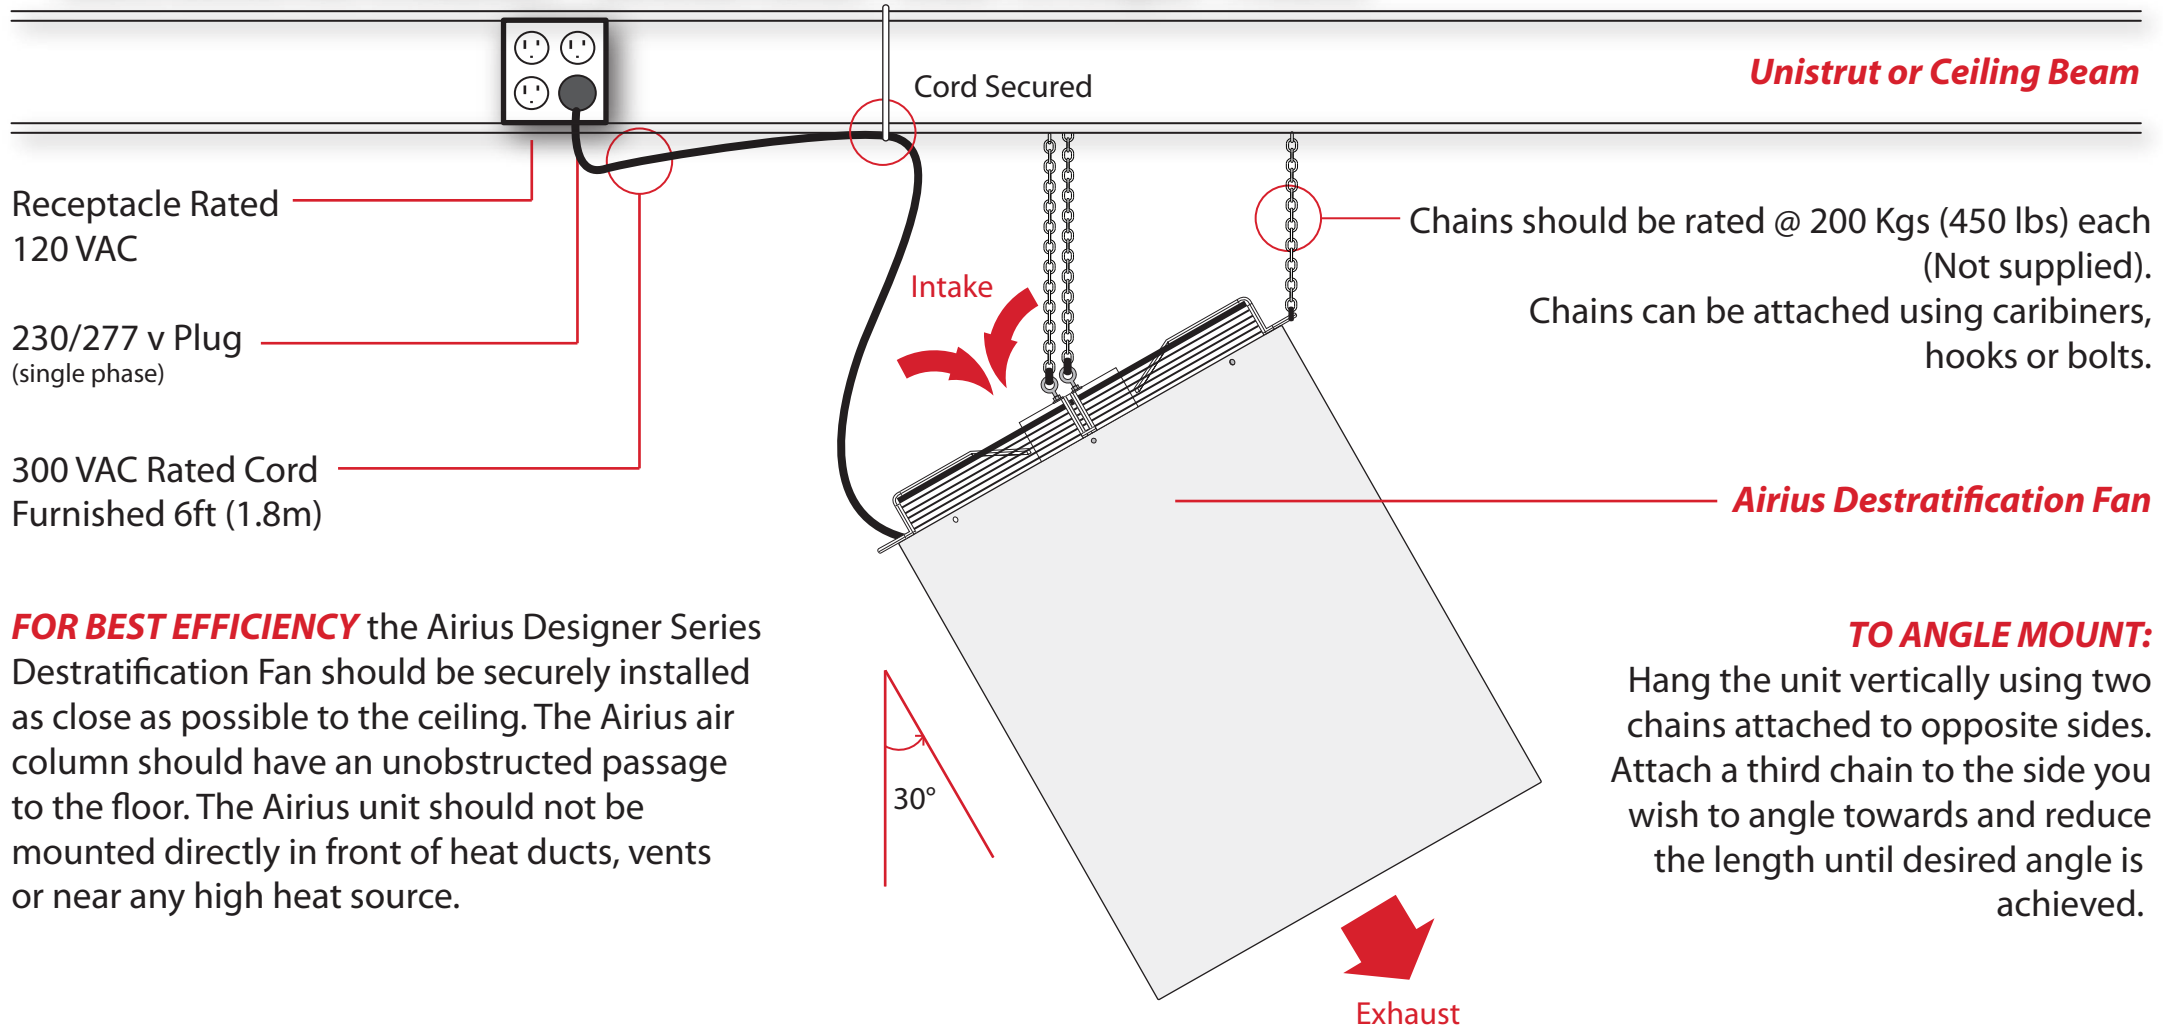

AIRIUS MOUNTING GUIDELINES - DESIGNER SERIES - Model 125 (2 chains)

AIRIUS MOUNTING GUIDELINES - DESIGNER SERIES - Model 125 (Angled - 3 chains)

FOR BEST EFFICIENCY the Airius Designer Series Destratification Fan should be securely installed as close as possible to the ceiling. The Airius air column should have an unobstructed passage to the floor. The Airius unit should not be mounted directly in front of heat ducts, vents or near any high heat source.