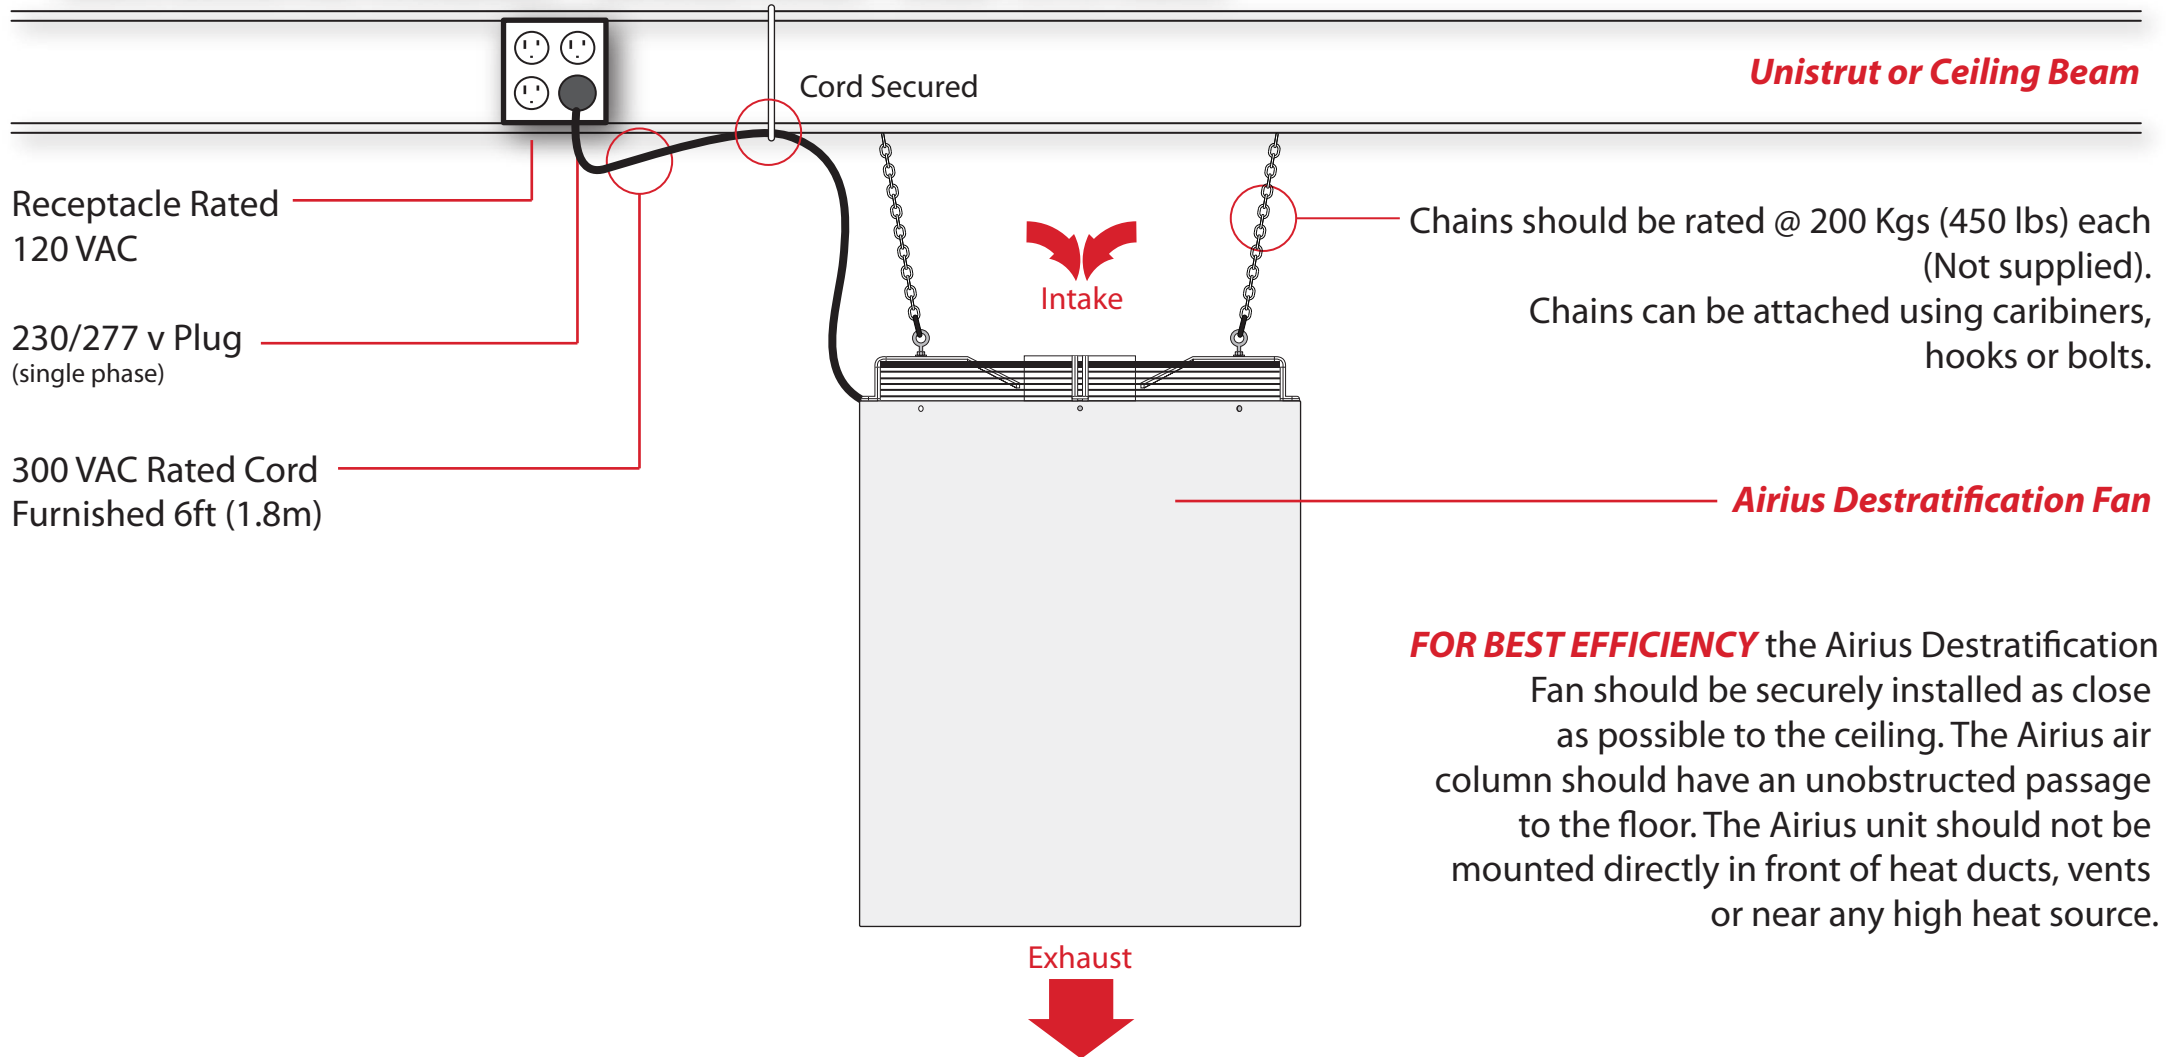

AIRIUS MOUNTING GUIDELINES - DESIGNER SERIES - Model 125 (2 chains)

AIRIUS MOUNTING GUIDELINES - DESIGNER SERIES - Model 125 (Angled - 3 chains)

FOR BEST EFFICIENCY the Airius Designer Series Destratification Fan should be securely installed as close as possible to the ceiling. The Airius air column should have an unobstructed passage to the floor. The Airius unit should not be mounted directly in front of heat ducts, vents or near any high heat source.